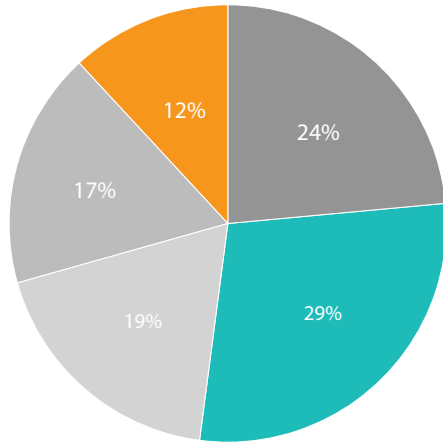

IT Operations for design companies in London

‘A blueprint for IT at design companies’

Rory Campbell-Lange
Campbell-Lange Workshop Ltd

IT budget questionnaire results

Average breakdown of IT costs

- Specialist software
- Other software
- Hardware
- Support
- Other

Breakdown by company size